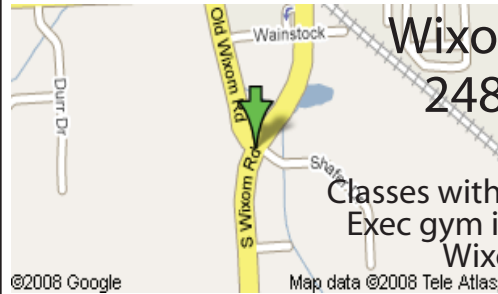

WIXOM SCHEDULE

30990 Wixom Rd
Wixom, MI 48393
248-669-9817

Classes with * will be held in our Exec gym in front of the main Wixom location.

©2008 Google Map data ©2008 Tele Atlas

Class Name and Age Range	Sat	Tue	Wed	Thur
Bunnies 18-24 Months (Parent/Child)				
Thumpers 25-36 Months (Parent/Child)	9:15am			
Cottontails 2.5-3.5 years (Parent/Child transitional)	10:15am		9:30am	
Hoppers 3-4 years (Beginners)	10:15am 11:15am		10:30am	
Jackrabbits 3-4 years (Intermediate)	9:15am 12:15pm		11:30am	
Big Feet 5-6 years (Beginners)	12:15pm			
Micro League 4/5 (4-5 years)	10:15am 12:15pm		1:00pm	
Micro Leagues 6/7 (6-7 years)	9:15am 11:15am			
Micro Advance 6-8 years				
Micro Advance 9-10 years	11:15am			

NOVI SCHEDULE

41550 Grand River Ave
Novi, MI 48375
248-374-0500

Map data ©2008 Tele Atlas

Class Name and Age Range	Saturday	Monday	Tuesday	Thursday
Bunnies 18-24 Months (Parent/Child)	9:15am 10:00am			10:00am
Thumpers 25-36 Months (Parent/Child)	9:30am 11:00am	9:30am		
Cottontails 2.5-3.5 years (Parent/Child transitional)	9:00am 9:15am 10:30am	10:30am	10:15am	5:30pm
Hoppers 3-4 years (Beginners)	9:00am 9:15am 10:30am 11:30am	11:30am	11:15am	5:30pm
Jackrabbits 3-4 years (Intermediate)	9:30am 10:15am 11:30am	5:15pm	1:00pm	
Big Feet 5-6 years (Beginners)	10:00am 10:15am 11:15am 12:00pm	5:15pm 7:15pm		6:30pm
Micro League 4/5 (4-5 years)	9:00am 10:15am 10:30am 11:00am	5:15pm 6:15pm 7:15pm		1:00pm 5:30pm
Micro Leagues 6/7 (6-7 years)	10:00am 11:15am 11:30am 12:00pm	6:15pm		6:30pm
Micro Advance 7-8 years	9:30am 11:00am 12:00pm	7:15pm		
Micro Advance 9-10 years	11:15am	6:15pm		6:30pm